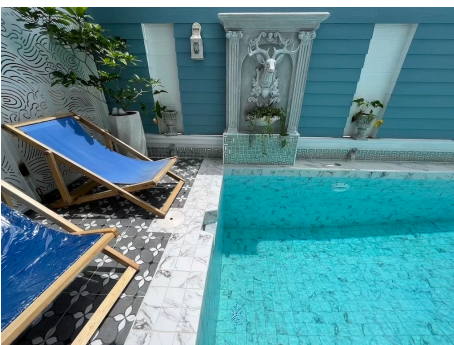

## Family Room 14-15

**Room Type :** 2 Bedrooms with Living room & Kitchen Counter, Sofa, Private backyard, Private 2 Bathrooms)

**Room Size :** 50 Sqm.

**Location :** This room is on ground floor at the Conor and close to the pool, Backside of the building and backyard.

### Facilities in our Apartment

- Swimming Pool free
- Public room at pool side
- Washing Machine 30 THB per time
- Microwave for share Free
- 3 Bicycles for share Free
- Water Drinking for sale 45 THB 2 Dozen
- Motorcycle Parking free. (Car Parking is 500 Baht/month.)
- Motorcycles for rent 2,200 per Month , For Daily 200 THB.